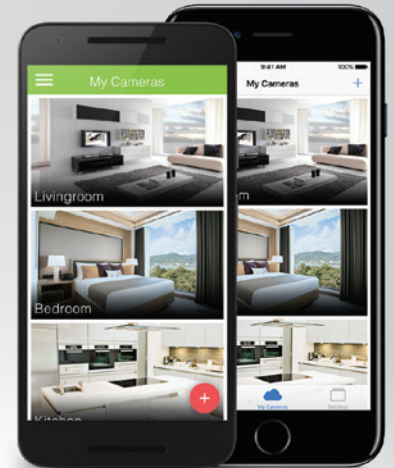

10X optical zoom

Main Features

- Fast and easy installation
- Real-time video streaming to Android and iOS devices
- Easy connection through the cloud
- High Definition video
- Motion detection (optional)
- RJ45 Ethernet connection
- PoE (Power over Ethernet) support
- 100 m Infrared Nightvision
- ONVIF protocol support

Technical Specifications

Resolution:	4MP
Lens:	5.1-51 mm
Horizontal Rotation Range:	0°~200°
Tilt Rotation Range:	-45°~40°
Preset Points:	220
Guard Tours:	3 groups
Guard Points:	Max.16 points
IR range:	100 m
Housing:	metal
Dimensions (mm):	396 x 196 x 160
Weight:	3 kg

screenshots are illustrations

get the app

subject to availability

subject to availability

Pictures are illustrations
Features and specifications are subjects to change without prior notice