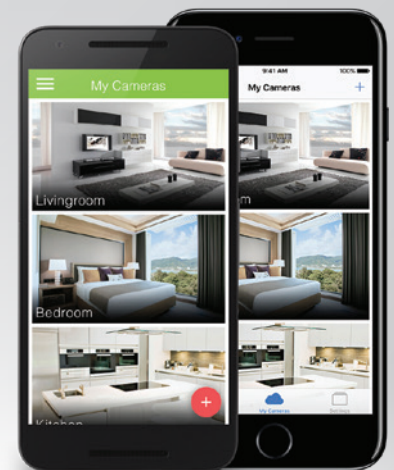

Main Features

- Fast and easy installation
- Real-time video streaming to Android and iOS devices
- Easy connection through the cloud
- High Definition video
- Motion detection (optional)
- RJ45 Ethernet connection
- PoE (Power over Ethernet) support
- 20 m Infrared Nightvision
- ONVIF protocol support

Technical Specifications

Resolution:	8MP
Lens:	5mm
View angle:	65°
WDR:	supported
IR range:	~20m
Housing:	metal

Pictures are illustrations
Features and specifications are subjects to change without prior notice

screenshots are illustrations

get the app

subject to availability

subject to availability