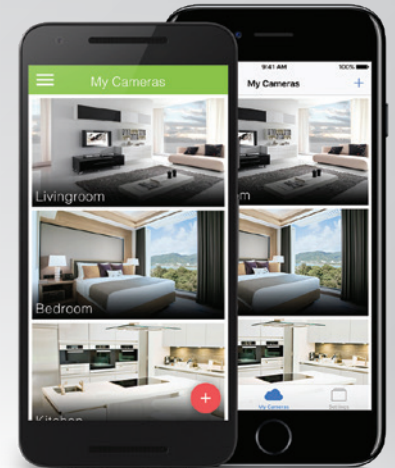

4MP
MEGAPIXELS

Main Features

- Indoor and outdoor
- Real-time video streaming to Android and iOS devices
- Easy connection through the cloud
- High Definition video
- Motion detection (optional)
- RJ45 Ethernet connection
- PoE (Power over Ethernet) support
- 30 m Infrared Nightvision
- ONVIF protocol support

Technical Specifications

Resolution:	4MP
Lens:	2.8-12 mm
View angle:	26°-90°
WDR:	supported
IR range:	~30m
Housing:	metal
Zoom:	4x
Dimensions (mm):	120 x 104
Weight:	600g

screenshots are illustrations

get the app