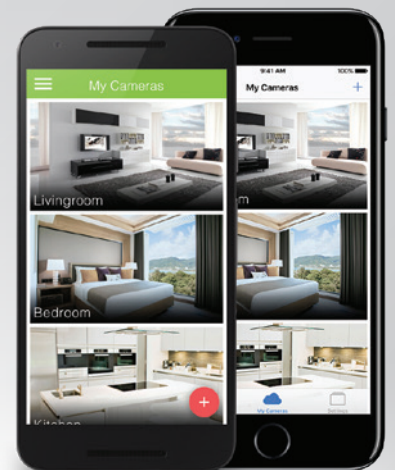

Main Features

- Fast and easy installation
- Real-time video streaming to Android and iOS devices
- Easy connection through the cloud
- High Definition video
- Motion detection (optional)
- RJ45 Ethernet connection
- PoE (Power over Ethernet) support
- 60 m Infrared Nightvision
- ONVIF protocol support

Technical Specifications

Resolution:	8MP
Lens:	5mm
View angle:	65°
WDR:	supported
IR range:	~60m
Housing:	metal

Pictures are illustrations
Features and specifications are subjects to change without prior notice

screenshots are illustrations

get the app

subject to availability

subject to availability