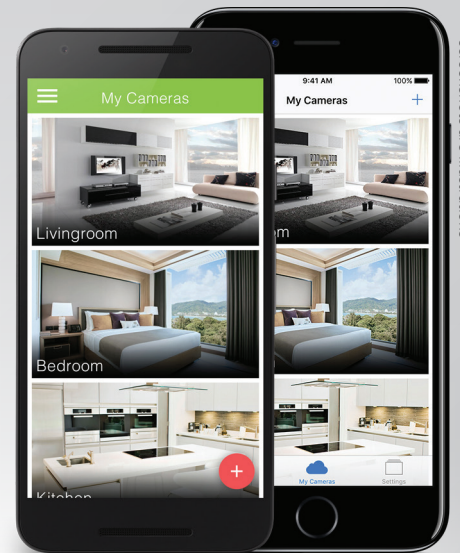

screenshots are illustrations

get the app

GET IT ON
Google Play

subject to availability

Download on the
App Store

subject to availability